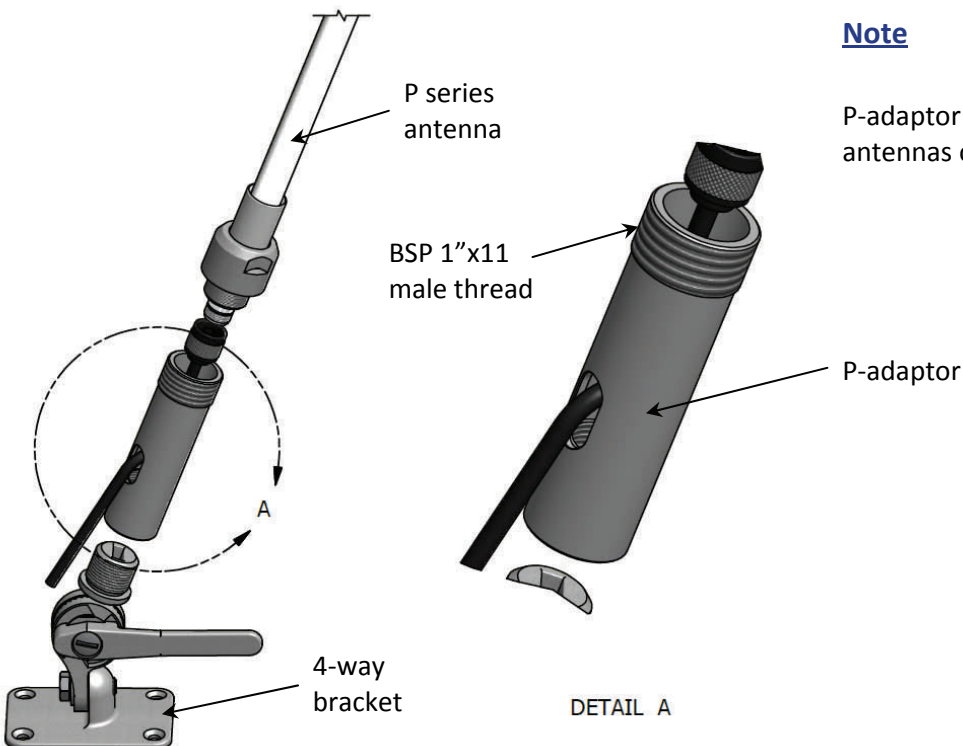

4-Way Bracket

- Stainless steel
- Deck or side mounting.
- Suitable for use with all -BI antennas.
- Suitable for use with -P antennas with P-adaptor (see below).
- Standard 1"x14 threads.
- Ref. no. 014965

Note

P-adaptor is required when mounting P series antennas onto the 4-way bracket

Straight-Mount Bracket

- Stainless steel
- Deck mounting.
- Suitable for use with all -BI antennas.
- Suitable for use with -P antennas with P-adaptor (see below).
- Standard 1"x14 threads.
- Ref. no. 014985

Note

P-adaptor is required when mounting P series antennas onto the straight mount bracket