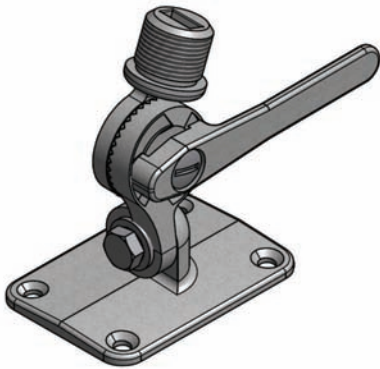

4-Way Bracket

- Stainless steel
- Deck or side mounting.
- Suitable for use with all -BI antennas.
- Suitable for use with -P antennas with P-adaptor (see below).
- Standard 1"x14 threads.
- Ref. no. 014965

Note

P-adaptor is required when mounting P series antennas onto the 4-way bracket

Straight-Mount Bracket

- Stainless steel
- Deck mounting.
- Suitable for use with all -BI antennas.
- Suitable for use with -P antennas with P-adaptor (see below).
- Standard 1"x14 threads.
- Ref. no. 014985