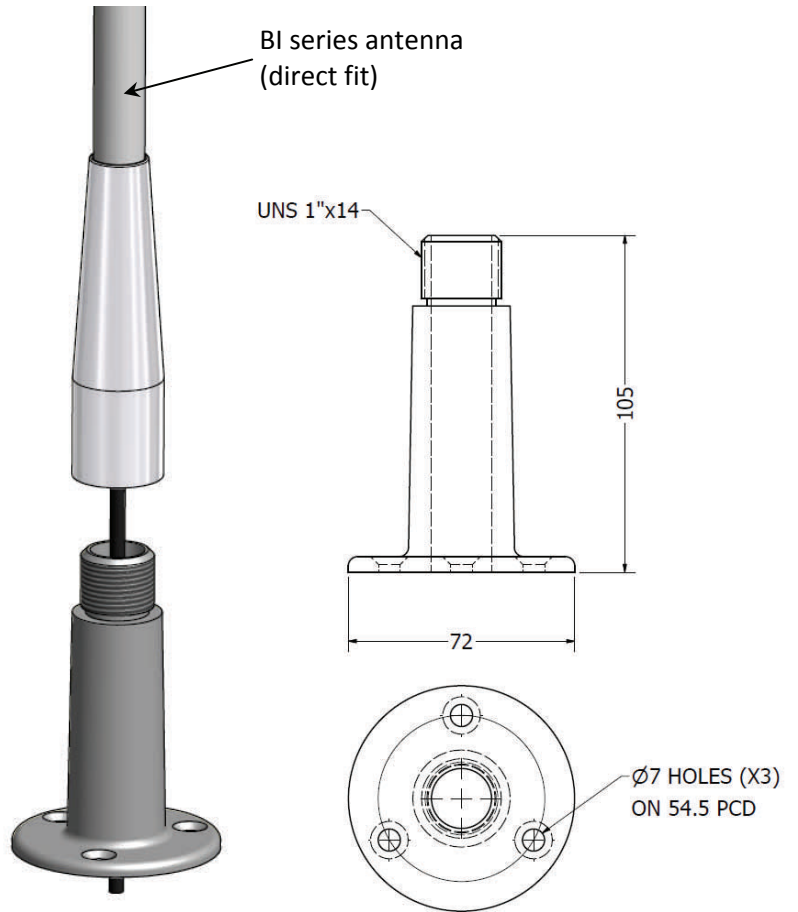

4-Way Bracket

- Stainless steel
- Deck or side mounting.
- Suitable for use with all -BI antennas.
- Suitable for use with -P antennas with P-adaptor (see below).
- Standard 1"x14 threads.
- Ref. no. 014965

Note

P-adaptor is required when mounting P series antennas onto the 4-way bracket

Straight-Mount Bracket

- Stainless steel
- Deck mounting.
- Suitable for use with all -BI antennas.
- Suitable for use with -P antennas with P-adaptor (see below).
- Standard 1"x14 threads.
- Ref. no. 014985