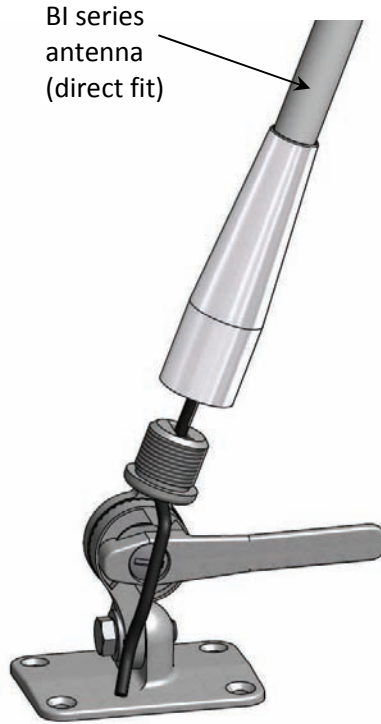

4-Way Bracket

- Stainless steel
- Deck or side mounting.
- Suitable for use with all -BI antennas.
- Suitable for use with -P antennas with P-adaptor (see below).
- Standard 1"x14 threads.
- Ref. no. 014965

Note

P-adaptor is required when mounting P series antennas onto the 4-way bracket

Straight-Mount Bracket

- Stainless steel
- Deck mounting.
- Suitable for use with all -BI antennas.
- Suitable for use with -P antennas with P-adaptor (see below).
- Standard 1"x14 threads.
- Ref. no. 014985