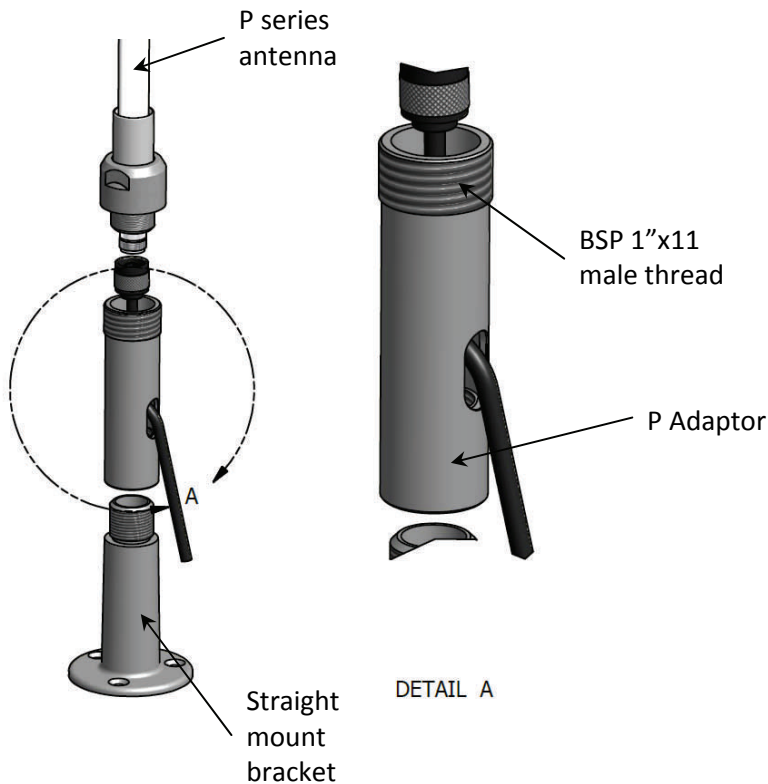

4-Way Bracket

- Stainless steel
- Deck or side mounting.
- Suitable for use with all -BI antennas.
- Suitable for use with -P antennas with P-adaptor (see below).
- Standard 1"x14 threads.
- Ref. no. 014965

Note

P-adaptor is required when mounting P series antennas onto the 4-way bracket

Straight-Mount Bracket

- Stainless steel
- Deck mounting.
- Suitable for use with all -BI antennas.
- Suitable for use with -P antennas with P-adaptor (see below).
- Standard 1"x14 threads.
- Ref. no. 014985

Note

P-adaptor is required when mounting P series antennas onto the straight mount bracket