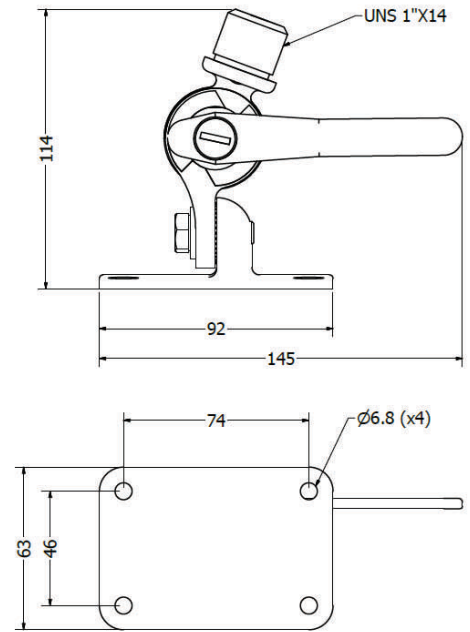

4-Way Bracket

- Stainless steel
- Deck or side mounting.
- Suitable for use with all -BI antennas.
- Suitable for use with -P antennas with P-adaptor (see below).
- Standard 1"x14 threads.
- Ref. no. 014965

Note

P-adaptor is required when mounting P series antennas onto the 4-way bracket

Straight-Mount Bracket

- Stainless steel
- Deck mounting.
- Suitable for use with all -BI antennas.
- Suitable for use with -P antennas with P-adaptor (see below).
- Standard 1"x14 threads.
- Ref. no. 014985