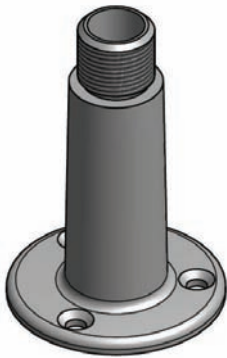

4-Way Bracket

- Stainless steel
- Deck or side mounting.
- Suitable for use with all -BI antennas.
- Suitable for use with -P antennas with P-adaptor (see below).
- Standard 1"x14 threads.
- Ref. no. 014965

Note

P-adaptor is required when mounting P series antennas onto the 4-way bracket

Straight-Mount Bracket

- Stainless steel
- Deck mounting.
- Suitable for use with all -BI antennas.
- Suitable for use with -P antennas with P-adaptor (see below).
- Standard 1"x14 threads.
- Ref. no. 014985