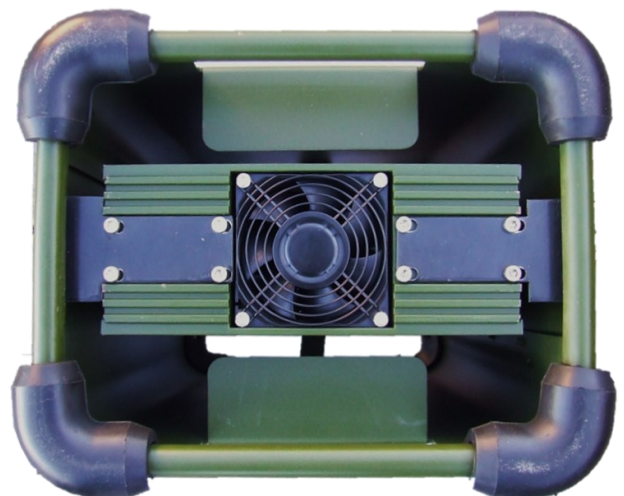

Description

The ComPact 2400 AC/DC Frame Mounted consists of a ComPact 2400 AC/DC Power Supply, Part.No P600360, NSN 6130-25-160-4350 mounted in a Frame Mount Kit, Part. No P600360.007.

The ruggedized Frame Mount provides a solid protective casing for the ComPact AC/DC Power Supply for use outside of a vehicle or shelter.

The Frame Mount has integrated handles for easy pick-up and carrying. It also comes with a velcro strap to keep cables in place.

Color	Green
Weight	17 kg.
Dimensions	Width: 30.6 cm Height: 24.6 cm Depth: 51.4 cm
Order number	P600360.015 ComPact 2400 AC/DC Frame Mounted